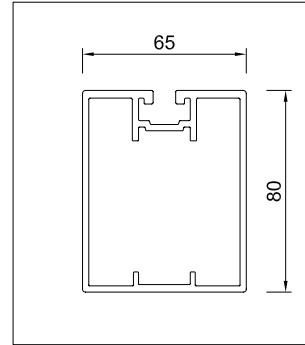

montante | montants | mullions

M80.65