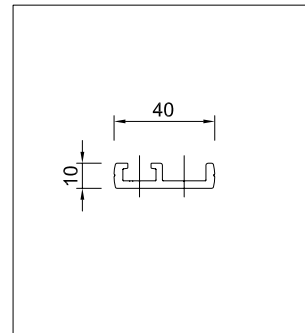

arrastre | barre de manouvre | drive road

A40.10