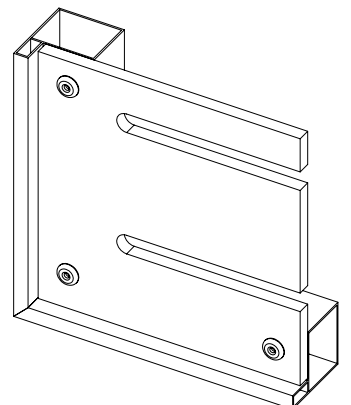

modelo modèle model	bastidor cadre frame	E	expandido deployé expanded	perforado perforé perforated	opaco opaque opaque	ALU	acero acier steel	cobre cuivre cooper	zinc	composite	HPL
Metalic Expandit	50.60L	60mm	✓			✓	✓	✓	✓		
Panell HPL Opac	50.60L	60mm			✓						✓
Panell HPL Perforat	50.60L	60mm		✓							✓
Full Ona Opac	50.60L	60mm			✓	✓	✓				
Full Ona Perforat	50.60L	60mm		✓		✓	✓				
Full Opac	LM.48	50mm			✓	✓	✓	✓	✓	✓	
Full Perforat	LM.48	50mm		✓		✓	✓	✓	✓	✓	

porticones plegables & paneles correderos | *volets coulissants & pliables* | sliding & folding shutters

Full Opac

Full Ona Opac

Panell HPL Opac

Metalic Expandit

Full Perforat

Full Ona Perforat

Panell HPL Perforat