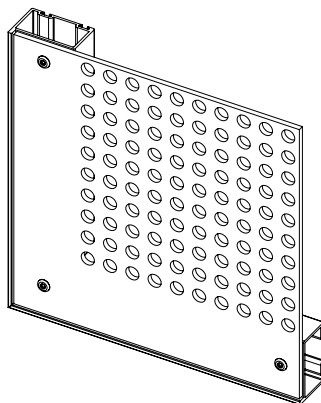

modelo modèle model	bastidor cadre frame	E	expandido deployé expanded	perforado perforé perforated	opaco opaque opaque	ALU	acero acier steel	cobre cuivre cooper	zinc	composite	HPL
Metalic Expandit	50.60L	60mm	✓			✓	✓	✓	✓		
Panell HPL Opac	50.60L	60mm			✓						✓
Panell HPL Perforat	50.60L	60mm		✓							✓
Full Ona Opac	50.60L	60mm			✓	✓	✓				
Full Ona Perforat	50.60L	60mm		✓		✓	✓				
Full Opac	LM.48	50mm			✓	✓	✓	✓	✓	✓	
Full Perforat	LM.48	50mm		✓		✓	✓	✓	✓	✓	

porticones plegables & paneles correderos | *volets coulissants & pliables* | sliding & folding shutters

Full Opac

Full Ona Opac

Panell HPL Opac

Metalic Expandit

Full Perforat

Full Ona Perforat

Panell HPL Perforat