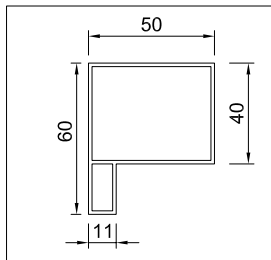

Perfiles de bastidor | profilés de cadre | frame profiles

LM.48

Multiples patrones de perforado  
schémas de forage multiples  
multiple perforated patterns

60.50L

Multiples modelos de metal expandido  
plusieurs modèles de métal déployé  
multiple models of expanded metal

modelo modèle model	bastidor cadre frame	E	expandido deployé expanded	perforado perforé perforated	opaco opaque opaque	ALU	acero acier steel	cobre cuivre cooper	zinc	composite	HPL
Metalic Expandit	50.60L	60mm	✓			✓	✓	✓	✓		
Panell HPL Opac	50.60L	60mm			✓						✓
Panell HPL Perforat	50.60L	60mm		✓							✓
Full Ona Opac	50.60L	60mm			✓	✓	✓				
Full Ona Perforat	50.60L	60mm		✓		✓	✓				
Full Opac	LM.48	50mm			✓	✓	✓	✓	✓	✓	
Full Perforat	LM.48	50mm		✓		✓	✓	✓	✓	✓	