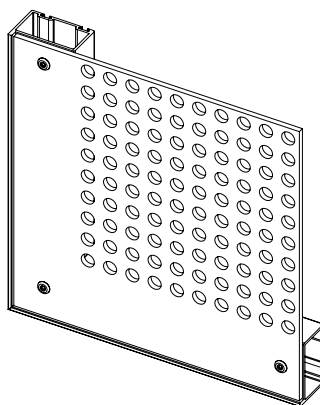

modelo modèle model	bastidor cadre frame	E	expandido deployé expanded	perforado perforé perforated	opaco opaque opaque	ALU	acero acier steel	cobre cuivre cooper	zinc	composite	HPL
Metalic Expandit	50.60L	60mm	✓			✓	✓	✓	✓		
Panell HPL Opac	50.60L	60mm			✓						✓
Panell HPL Perforat	50.60L	60mm		✓							✓
Full Ona Opac	50.60L	60mm			✓	✓	✓				
Full Ona Perforat	50.60L	60mm		✓		✓	✓				
Full Opac	LM.48	50mm			✓	✓	✓	✓	✓	✓	
Full Perforat	LM.48	50mm		✓		✓	✓	✓	✓	✓	

porticones plegables & paneles correderos | *volets coulissants & pliables* | sliding & folding shutters

Full Opac

Full Ona Opac

Panell HPL Opac

Metalic Expandit

Full Perforat

Full Ona Perforat

Panell HPL Perforat